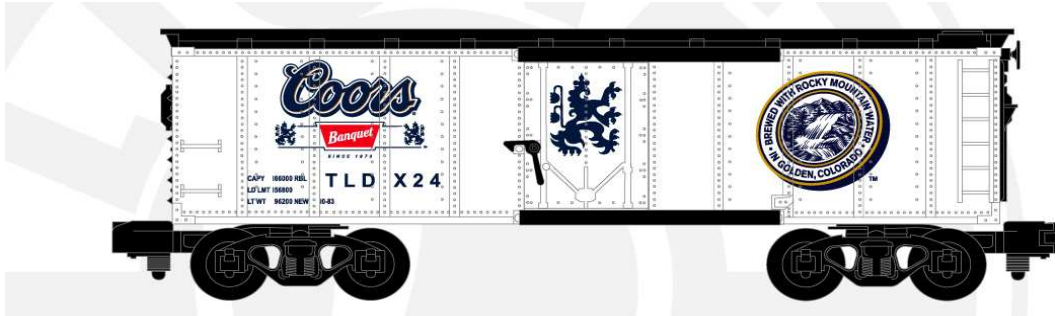

# Coors Brewing Co. "S" Gauge Reefer

by

Lionel® / American Flyer®

First Time Offering

by

The Rocky Mountain Division of the Train Collectors Association

*This is a preproduction graphic. The actual car may vary slightly.*

*The Coors Brewing Co. "S" Gauge Reefer will feature operating couplers, metal frame and body, die-cast metal trucks and wheels, opening doors with latches and bold Coors® graphics.*

*This is a limited production piece of 1000 units.*